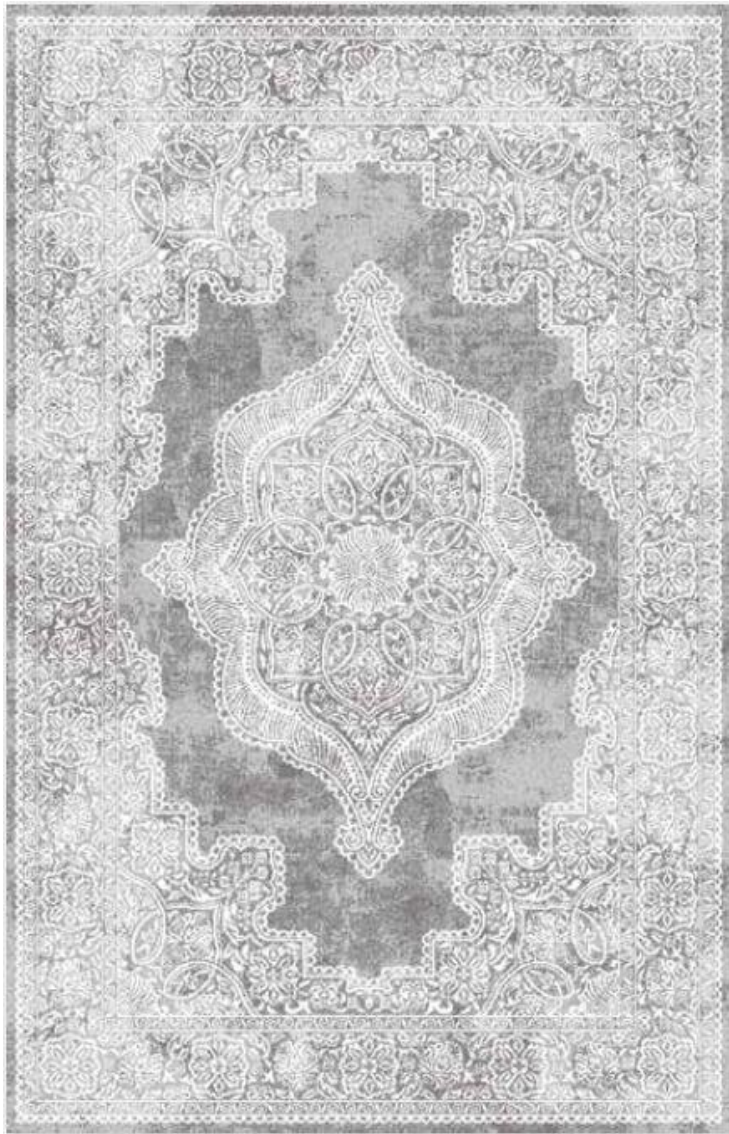

### Sizes Available

- 2'6" x 4'9" (80cm x 150cm)
- 5'3" x 7'7" (160cm x 230cm)
- 6'6" x 9'6" (200cm x 290cm)
- 7'9" x 10'8" (240cm x 330cm)

1104

1102

JUNO

COSMOS CARPETS

1103

1101