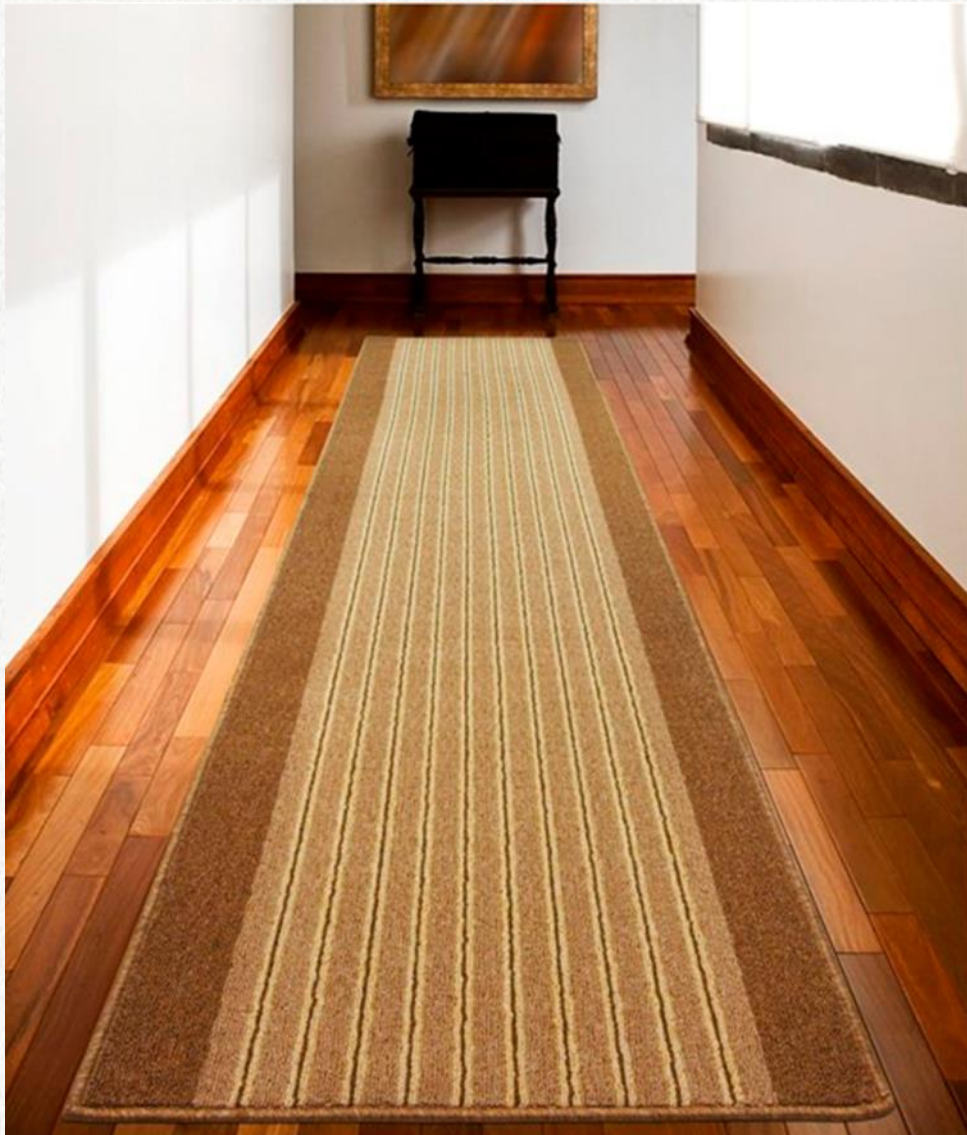

### Sizes Available

- 27"Runner (66cm x 2500cm)
  - 32"Runner (80cm x 2500cm) on select designs
- Sizes are approximates.

38 Grey Black

ARIZONA RUNNER

41 Sugar Grey

13 Beige Lead

TEXAS RUNNER

RED