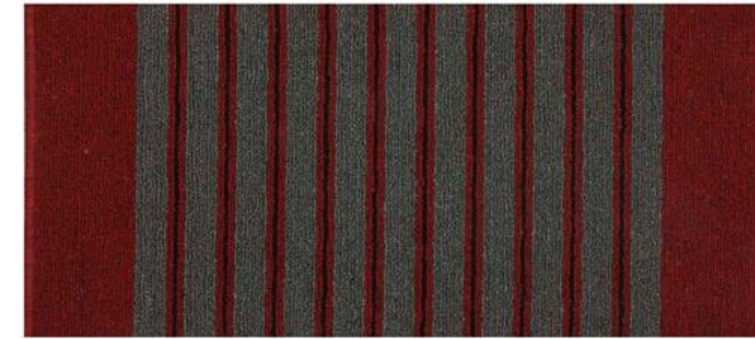

### Sizes Available

- 27"Runner (66cm x 2500cm)
  - 32"Runner (80cm x 2500cm) on select designs
- Sizes are approximates.

38 Grey Black

ARIZONA RUNNER

41 Sugar Grey

13 Beige Lead

TEXAS RUNNER

RED