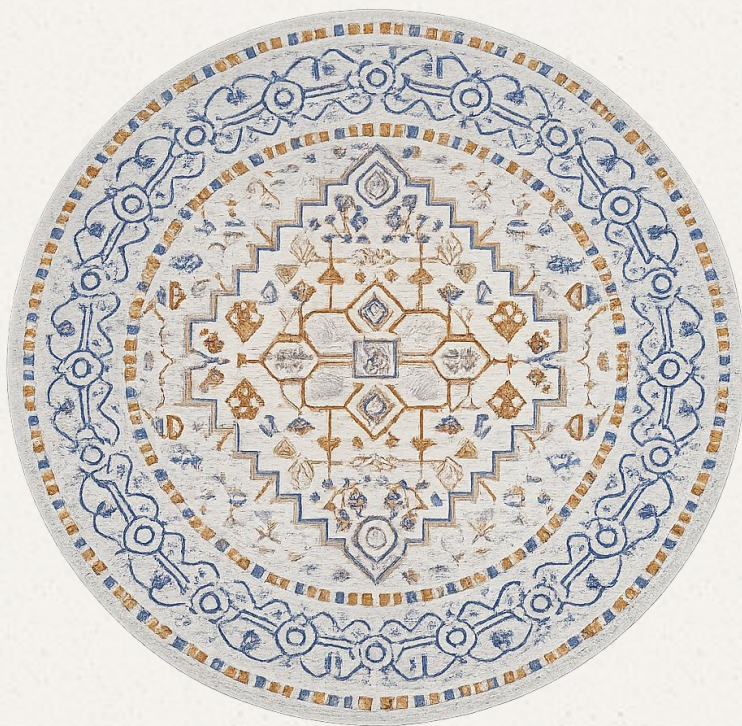

ARIZONA

Softly styled designs with layered texture and detail

7702
Cream