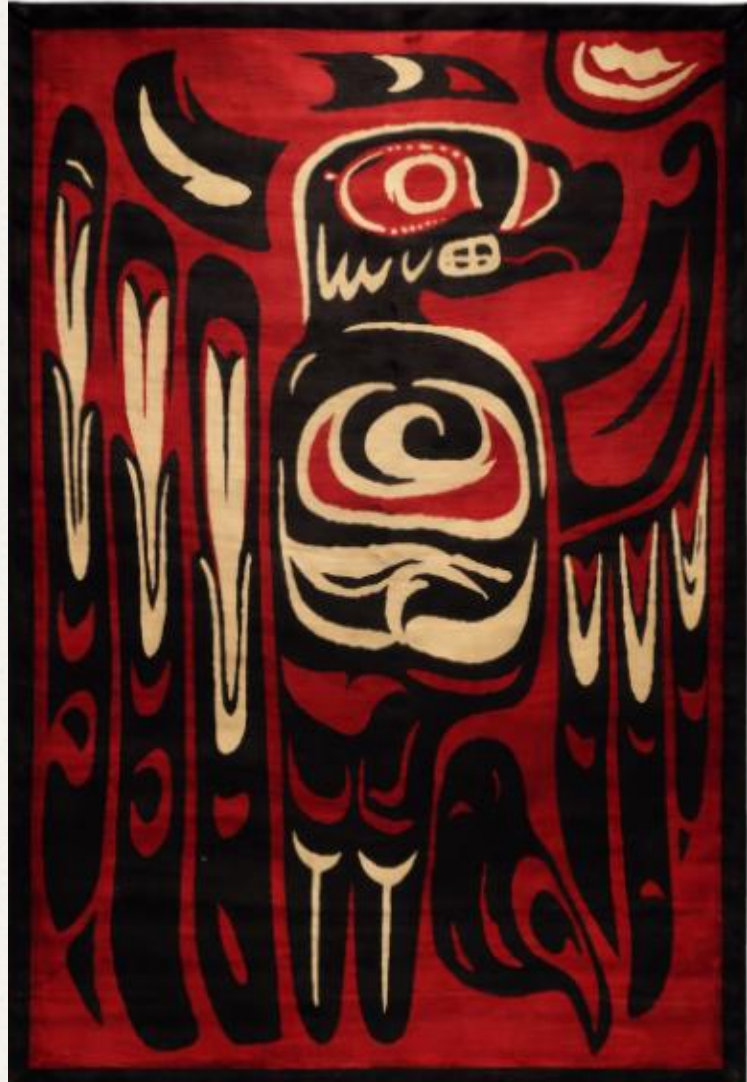

BIRD

www.cosmocarpet.com

COSMOS