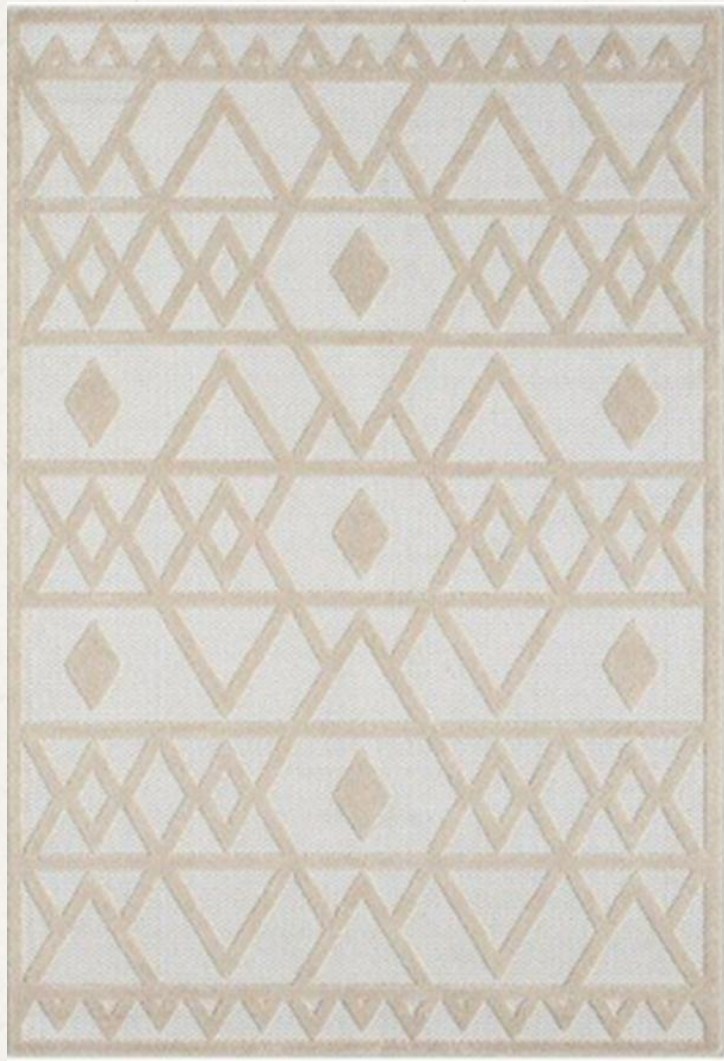

MATRIX

Texture meets everyday performance

1005