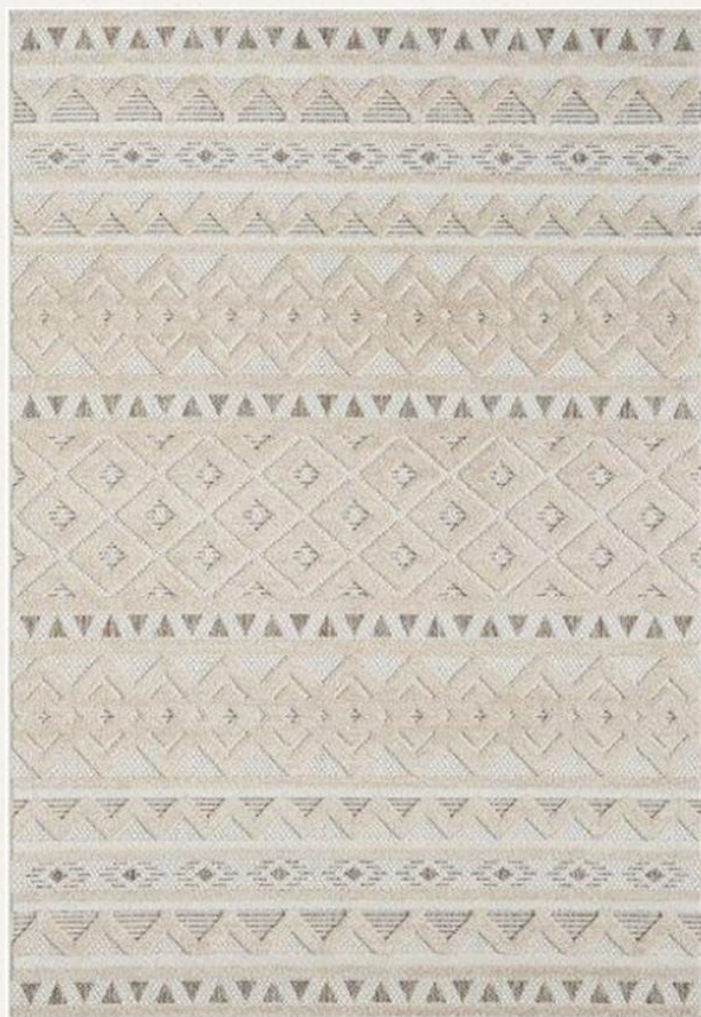

5'3" x 7'7" (160cm x 230cm)

6'6" x 9'6" (200cm x 290cm)

7'9" x 10'8" (240cm x 330cm)

MATRIX

Texture meets everyday performance

1001

1004

www.cosmocarpet.com