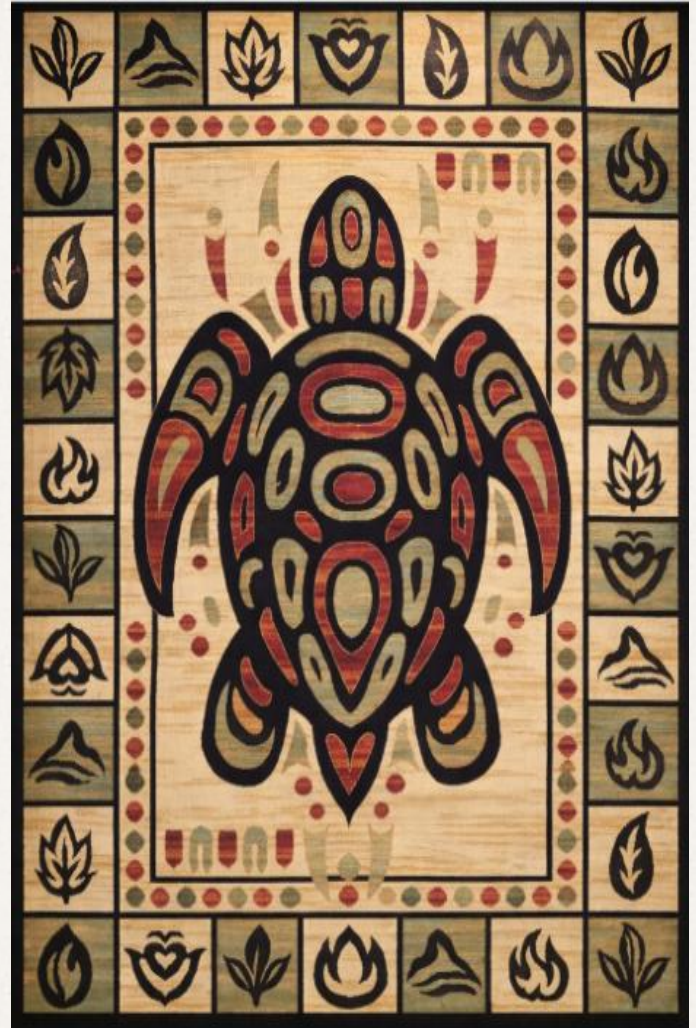

TAKODA TURTLE

www.cosmocarpet.com

COSMOS