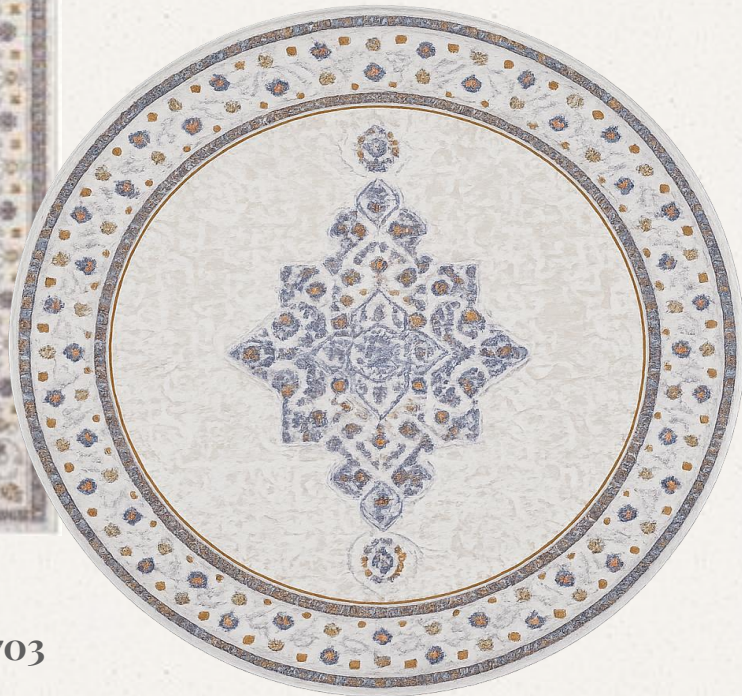

ARIZONA

Softly styled designs with layered texture and detail

7703

www.cosmocarpet.com

COSMOS