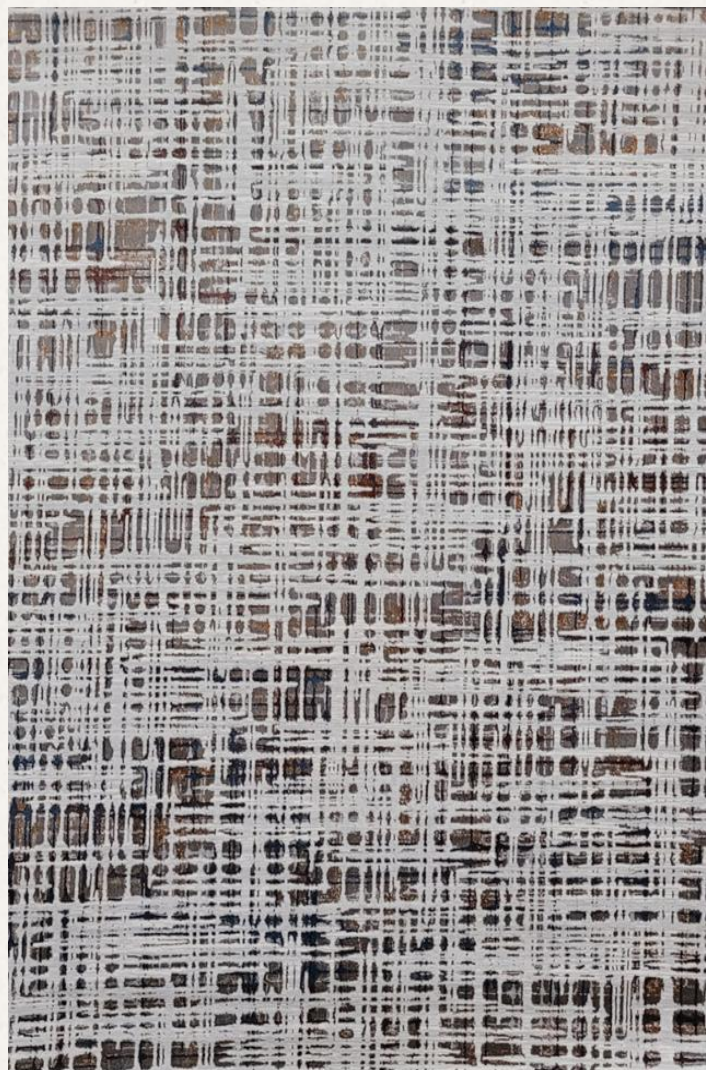

TIFFANY

Subtle sheen. Elevated style

9003