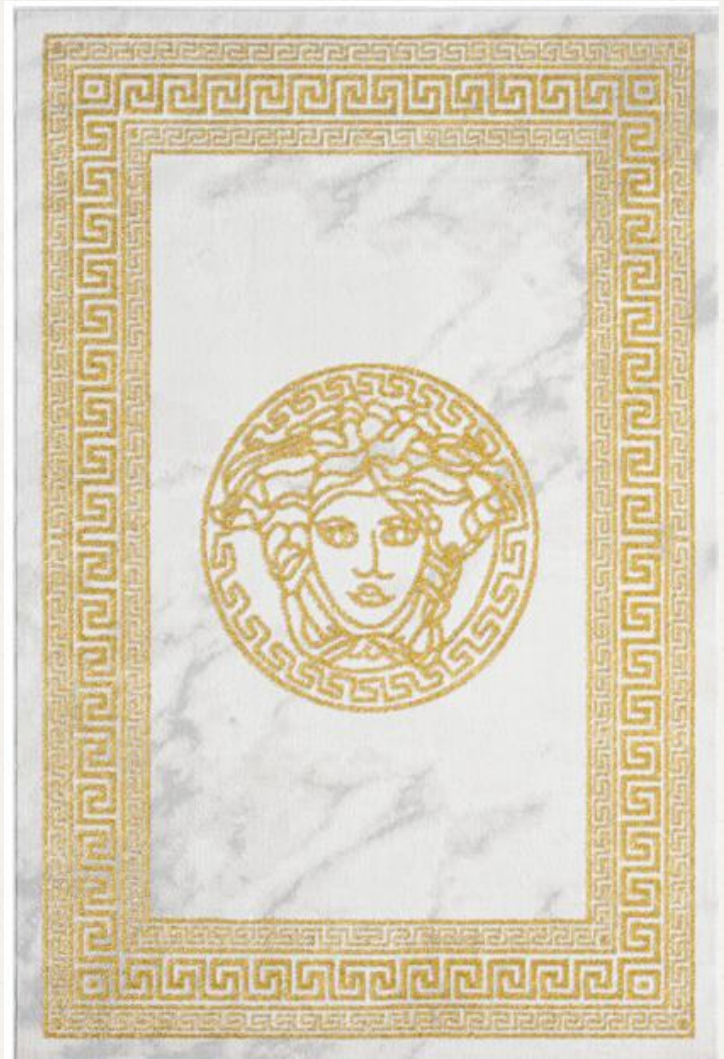

Bold lines. Modern rhythm

2309

2307

www.cosmocarpet.com

The logo for COSMOS, featuring a stylized orange and yellow graphic above the word "COSMOS" in white capital letters on a dark blue background.

ELEMENTS