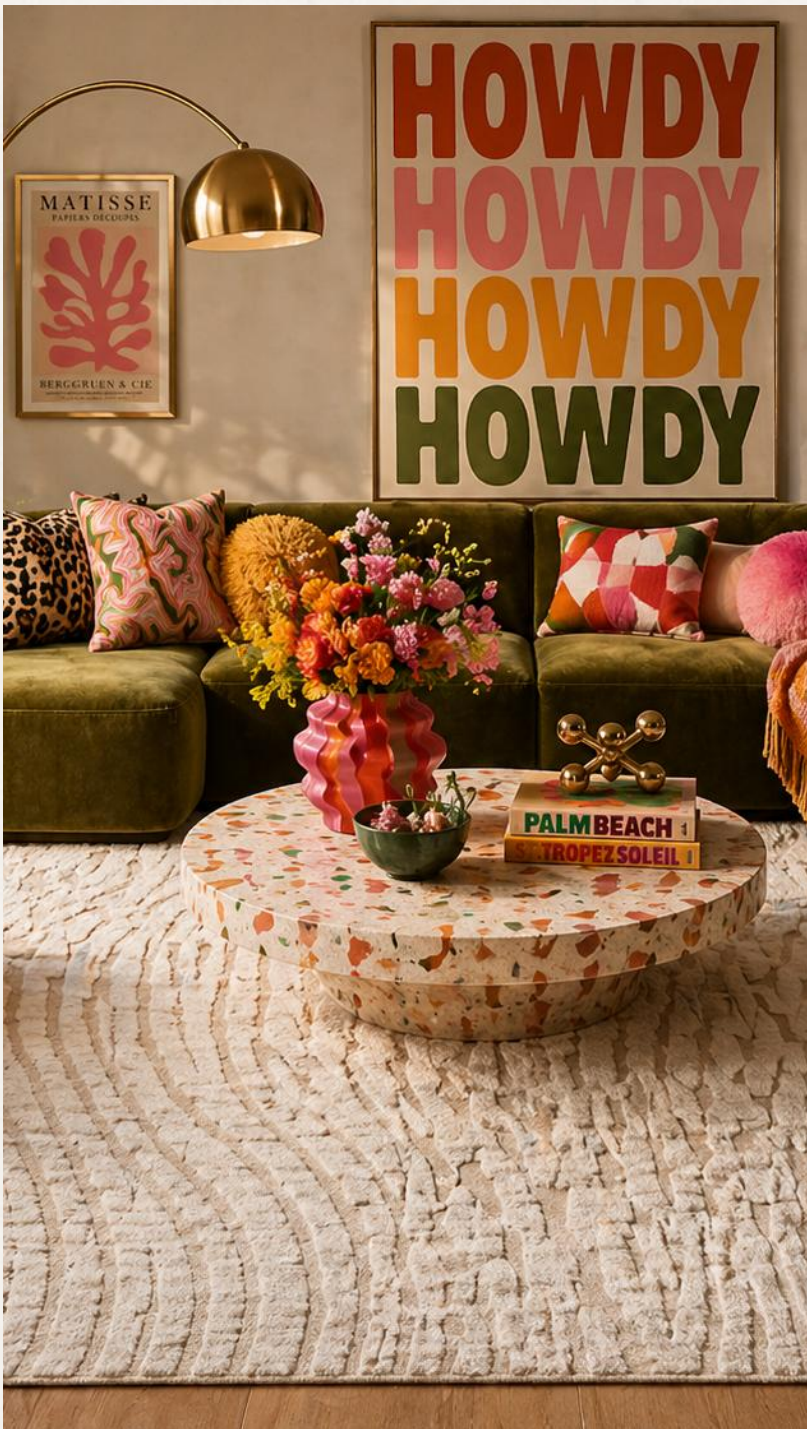

METRO

*A sculpted, high-low texture with flowing movement,
bringing a soft yet statement-making look*

Product Details

Construction

100% Po100% high density
100 % polyester and
polyester shrink yarn

Stain & Static resistant

Origin

Country of Origin

Egypt

Sizes

2'6" x 4'9" (80cmx150cm)

5'3" x 7'7" (160cm x 230cm)

6'6" x 9'6" (200cm x 290cm)

7'9" x 10'8" (240cm x 330cm)